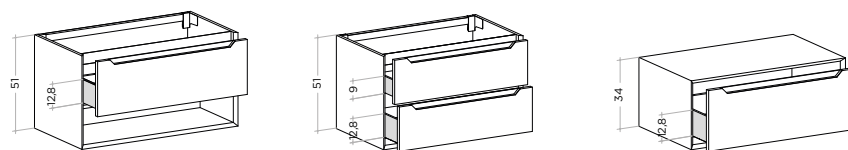

MASTER H 51 - 34 cm

BASI PORTALAVABO / WASHBASIN UNITS / ÉLÉMENTS SOUS-LAVABO

H 51 - 1 cassetto/drawer: sponda **alta/high** side/côté **haut** (H 12,8 cm)

H 51 - 2 cassetti/drawers: sponda **bassa/low** side/côté **bas** (H 9 cm) e sponda **alta/high** side/côté **haut** (H 12,8 cm)

BASI FOLDING / FOLDING BASE UNITS/ ÉLÉMENTS BAS FOLDING

H 34: sponda **alta/high** side/côté **haut** (H 12,8 cm)