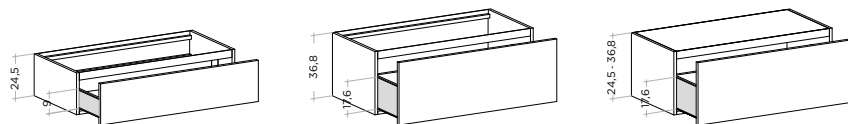

ALMOND, ABSOLUTE, CODE, LUXOR H 24,5 - 36,8 cm

BASI PORTALAVABO / WASHBASIN UNITS / ÉLÉMENTS SOUS-LAVABO

H 24,5 / 25,7: sponda **bassa/low** side/côté **bas** (H 9 cm)

H 36,4 / 36,8 / 38: sponda **alta/high** side/côté **haut** (H 17,6 cm)

BASI / BASE UNITS / ÉLÉMENTS BAS

H 24,5 / 25,7 LUXOR - ABSOLUTE - CODE WAVE: sponda **alta/high** side/côté **haut** (H 17,6 cm)

H 24,5 CODE: sponda **bassa/low** side/côté **bas** (H 9 cm)

H 36,4 / 36,8 / 38: sponda **alta/high** side/côté **haut** (H 17,6 cm)