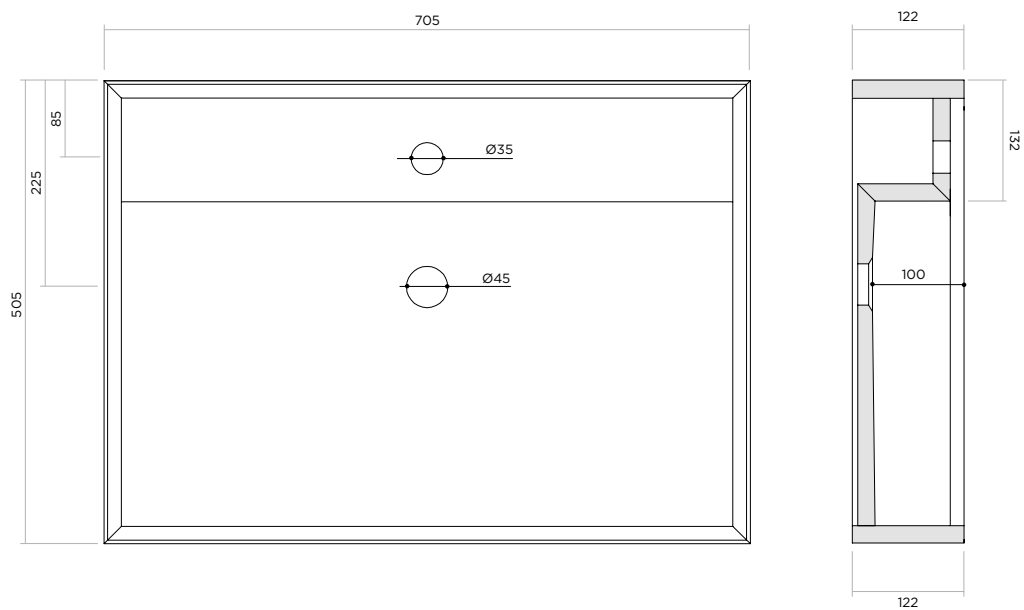

ARBI
BATHROOM

Arbi Arredobagno srl

Via L. Zanussi, 34/A - 33070 Brugnera (PN) - Italy
T. +39 0434 624822 - www.arbiarredobagno.it
info@arbirredobagno.it